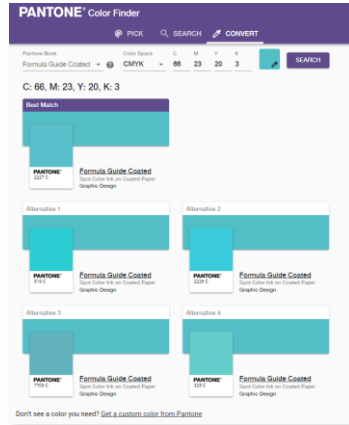

Find a Color Build a Sheet

PANTONE 2226 C

Color values:

RGB 60 203 218
HEX/HTML 3CCBDA
CMYK 60 0 23 0

Buy a sample of PANTONE 2226 C:

Build Your Sheet

Pantone Simulator Prints
SKU: PLV-PIMS
$15.00
[Learn More >](#)

Build Your Sheet

Build Your Sheet

- Convert to a desired Pantone system color from HEX, CMYK, RGB
- Select the best match from the nearest five alternatives, giving choice to the conversion (rather than a forced conversion one)
- From a selected color, easily find color samples or build your own On-Demand sheet