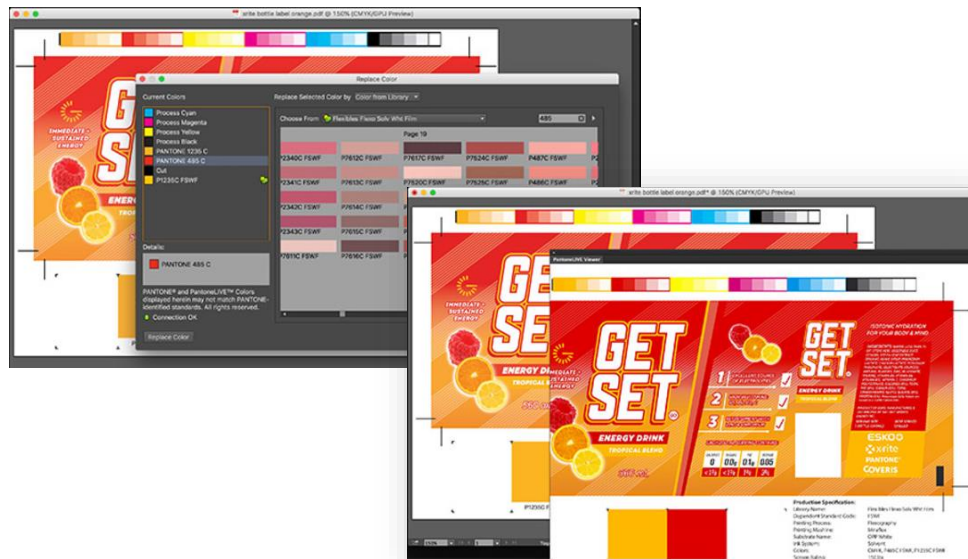

Pantone Super Chips
SKU: PLV-SCHIPS
\$18.00
[Learn More >](#)

- Convert to a desired Pantone system color from HEX, CMYK, RGB
- Select the best match from the nearest five alternatives, giving choice to the conversion (rather than a forced conversion one)
- From a selected color, easily find color samples or build your own On-Demand sheet

Color Mapping & Optimization

Color Workflow Optimization

Quality Assurance Programs

PantoneLIVE for Design

For Quick Reference and Color Visualization
Substrates, lighting conditions, data reference

PantoneLIVE Visualizer
App

ColorBook & Viewer Plug-In

Standards in Your Adobe Illustrator Workflow Swap and view colors in your design file

How can you get specific?

PHYSICAL
TOOLS

STYLE GUIDE

COLOR SWATCH

PRODUCT PROTOTYPE

**CONTROL
WHAT'S
INTENDED**
(1-way)