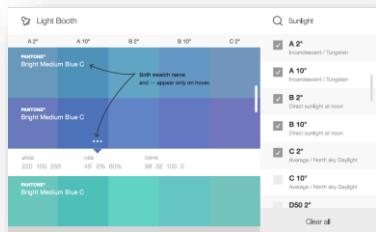

- RGB values
- Hex/HTML values
- CMYK values

Find a Color Build a Sheet

PANTONE 2226 C

Color values:

RGB 60 203 218
HEX/HTML 3CCBDA
CMYK 60 0 23 0

[Check out the Pantone Color Systems page to find out which format is right for you.](#)

Pantone Super Chips
SKU: PLV-SCHIPS
\$18.00
[Learn More >](#)

- Convert to a desired Pantone system color from HEX, CMYK, RGB
- Select the best match from the nearest five alternatives, giving choice to the conversion (rather than a forced conversion one)
- From a selected color, easily find color samples or build your own On-Demand sheet

Color Mapping & Optimization

Color Workflow Optimization

Quality Assurance Programs

PantoneLIVE for Design

For Quick Reference and Color Visualization
Substrates, lighting conditions, data reference

PantoneLIVE Visualizer
App

ColorBook & Viewer Plug-In

Standards in Your Adobe Illustrator Workflow Swap and view colors in your design file

How can you get specific?

PHYSICAL
TOOLS

STYLE GUIDE

COLOR SWATCH

PRODUCT PROTOTYPE

**CONTROL
WHAT'S
INTENDED**
(1-way)