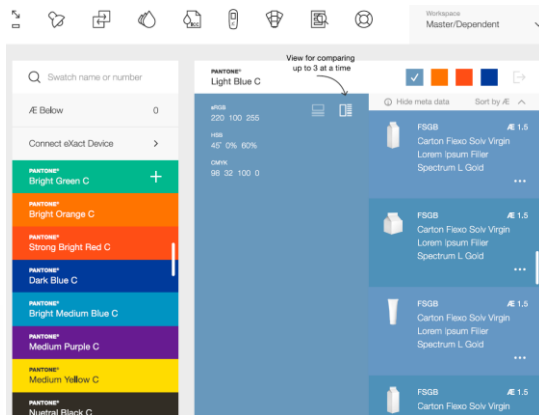

Pantone Super Chips
SKU: PLV-SCHIPS
\$18.00
[Learn More >](#)

- Convert to a desired Pantone system color from HEX, CMYK, RGB
- Select the best match from the nearest five alternatives, giving choice to the conversion (rather than a forced conversion one)
- From a selected color, easily find color samples or build your own On-Demand sheet

Color Mapping & Optimization

Color Workflow Optimization

Quality Assurance Programs

PantoneLIVE for Design

For Quick Reference and Color Visualization
Substrates, lighting conditions, data reference

PantoneLIVE Visualizer
App

ColorBook & Viewer Plug-In

Standards in Your Adobe Illustrator Workflow Swap and view colors in your design file

How can you get specific?

PHYSICAL
TOOLS

STYLE GUIDE

COLOR SWATCH

PRODUCT PROTOTYPE

**CONTROL
WHAT'S
INTENDED**
(1-way)