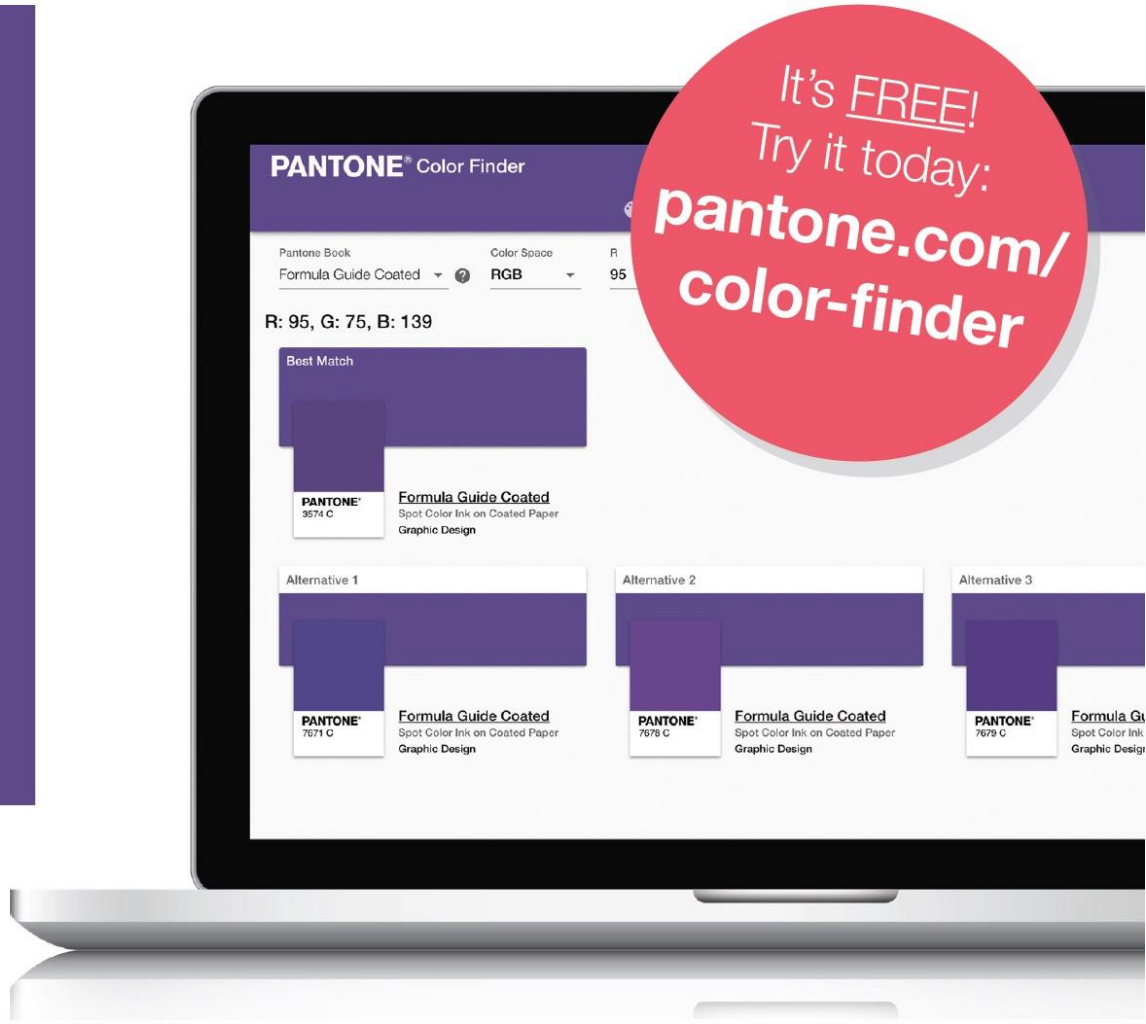

How will you find your Pantone Color?

Search by:

- Pantone Guide
- Pantone Name
- Pantone Number
- Color family

Convert to Pantone Color from:

- RGB values
- Hex/HTML values
- CMYK values