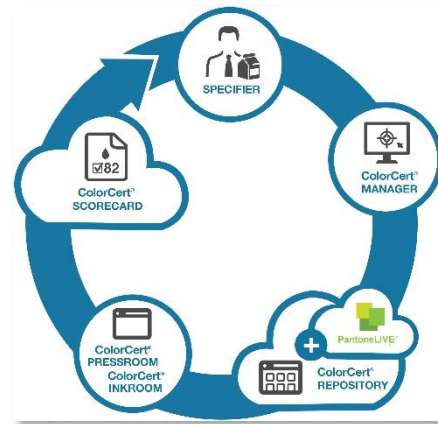

Quality Assurance Programs