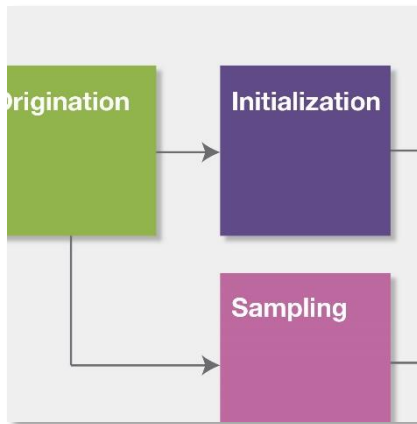

Color Workflow Optimization