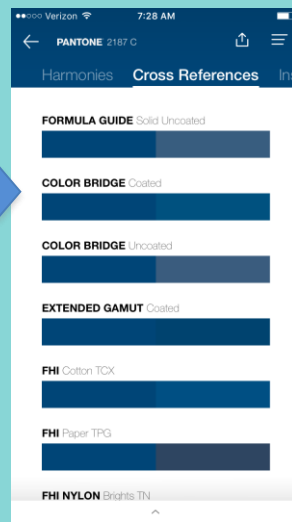

Color Services

eXact

PantoneLive

Digital Color

Go to the app store

PANTONE Studio (iOS)

Browse

Discover

Reference

PICK

SEARCH

CONVERT

Pantone Book
Formula Guide Coated

Hue

PANTONE®
2346 C

Search
Code or Name

Sorting
Pantone book

Chip Size
Large

Spacing
Yes

Theme
Light

How will you find your Pantone Color?

Search by:

- Pantone Guide
- Pantone Name
- Pantone Number
- Color family

Convert to Pantone Color from: