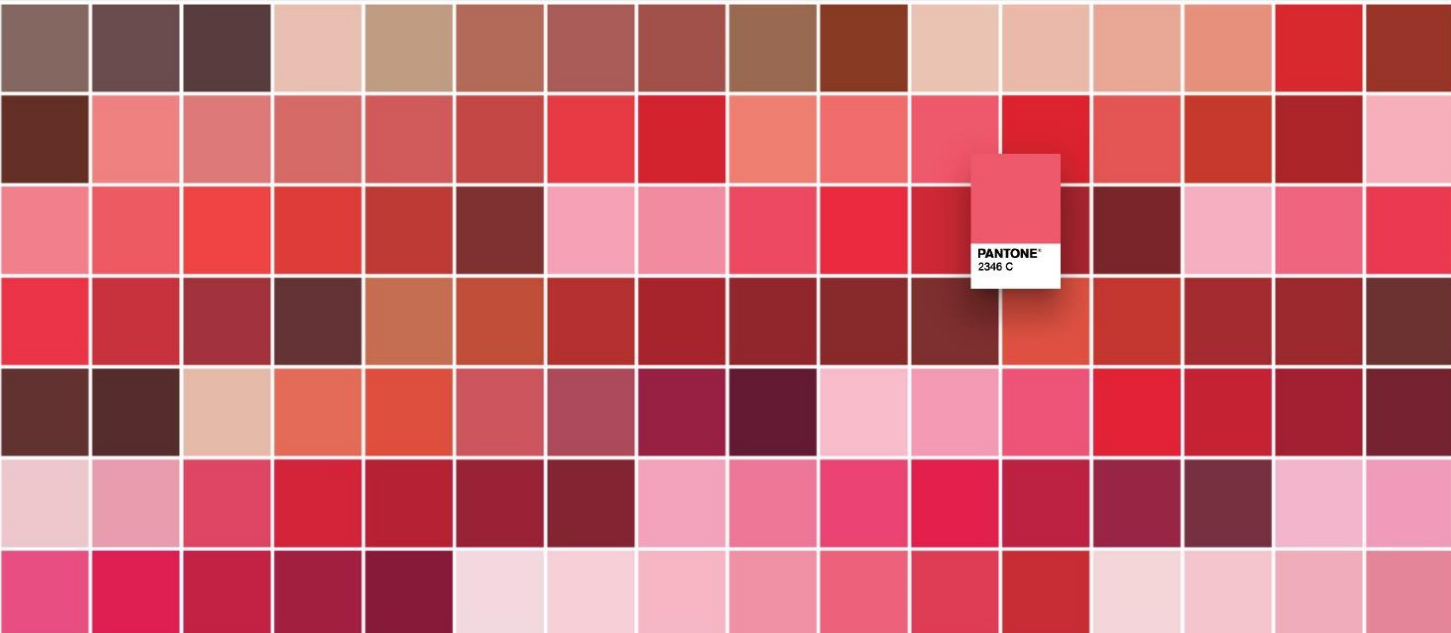

Reference

PICK

SEARCH

CONVERT

Pantone Book
Formula Guide Coated

Hue

PANTONE®
2346 C

Search
Code or Name